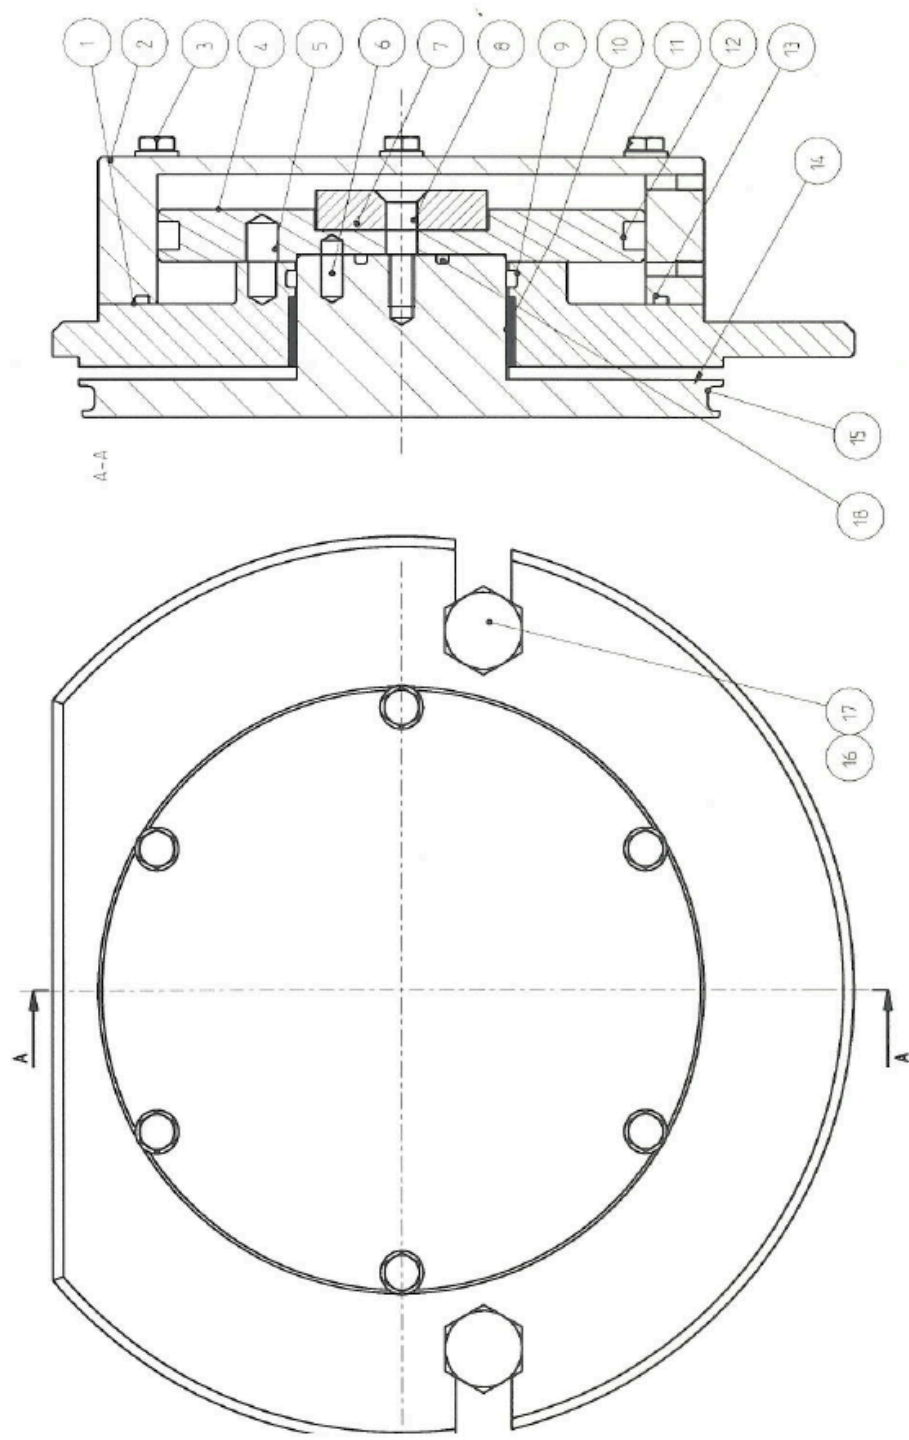

POS.	PART NO.	QTY	UNIT	DESCRIPTION
2	59852446129	1	pcs	Counter Nut
3	59401321638	1	pcs	Bush For Magnet Switch
5	59401321644	1	pcs	CIP Cover
6	59401321230	1	pcs	Dasher
7	59851279080	1	pcs	Seal Ring
8	59401321869	1	pcs	Pump Housing
9	59851249084	1	pcs	O-Ring
10	59401321223	1	pcs	Drive Shaft
11	59401321848	1	pcs	Automatic Front Cover
12	59401321087	1	pcs	Outer Lamella
13	59401321088	1	pcs	Middle Lamella
14	59401321089	1	pcs	Inner Lamella
15	59851229051	1	pcs	Gasket
16	59851459005	1	pcs	Clamp Ring
17	59852212533	4	pcs	Screw
18	59401321532	1	pcs	Gasket For Funnel
19	59401321637	1	pcs	Inlet Funnel
20	59401321535	1	pcs	Gasket For CIP
	59854529949	1	pcs	Sprocket Gear

# LAMELLA PUMP

POS.	PART NO.	QTY	UNIT	DESCRIPTION
1	59851165331	1	pcs	Parallel Key
2	59851249151	1	pcs	O-ring
3	59401321640	1	pcs	Suspension For Mixer
4	59851179024	1	pcs	Seeger Ring
5	59851174083	1	pcs	Seeger Ring
6	59855010851	2	pcs	Ball Bearing
7	59401321109	1	pcs	Distance Pipe
8	59401321108	1	pcs	Intermediate Ring
9	59851250299	1	pcs	V-ring
10	59851259043	1	pcs	Vr-gasket
11	59401321114	1	pcs	Drive Shaft
12	59401321465	1	pcs	Bottom Piece
13	59851459038	1	pcs	Clamp Ring
14	59401321478	2	pcs	Gasket
15	59401321636	1	pcs	Pin Blender
16	59401321226	1	pcs	Housing
17	59401321473	1	pcs	Bush For Mixer
18	59401321231	1	pcs	Top Cone
19	59851229051	1	pcs	Gasket
20	59851459005	1	pcs	Clamp Ring
21	59851459006	1	pcs	Clamp Socket

# MIXER

POS.	PART NO.	QTY	UNIT	DESCRIPTION
1	59401321842	1	pcs	Mounting Plate
2	59401321604	1	pcs	Cylinder
3	59852219030	6	pcs	Bolt
4	59401321601	1	pcs	Piston
5	59851039014	1	pcs	Cylinder Pin
6	59851039013	1	pcs	Pin
7	59401321544	1	pcs	Washer For Piston
8	59852239011	1	pcs	Allen Screw
9	59851240035	1	pcs	O-Ring
10	59855449088	1	pcs	Bush
11	59851112485	6	pcs	Washer
12	59851279117	1	pcs	O-Ring
13	59851249080	1	pcs	O-Ring
14	59401321603	1	pcs	Inner Cover Ø185 Automatic
15	59851249090	1	pcs	O-Ring
16	59851112488	2	pcs	Washer
17	59852219004	2	pcs	Screw
18	59851240076	1	pcs	O-Ring