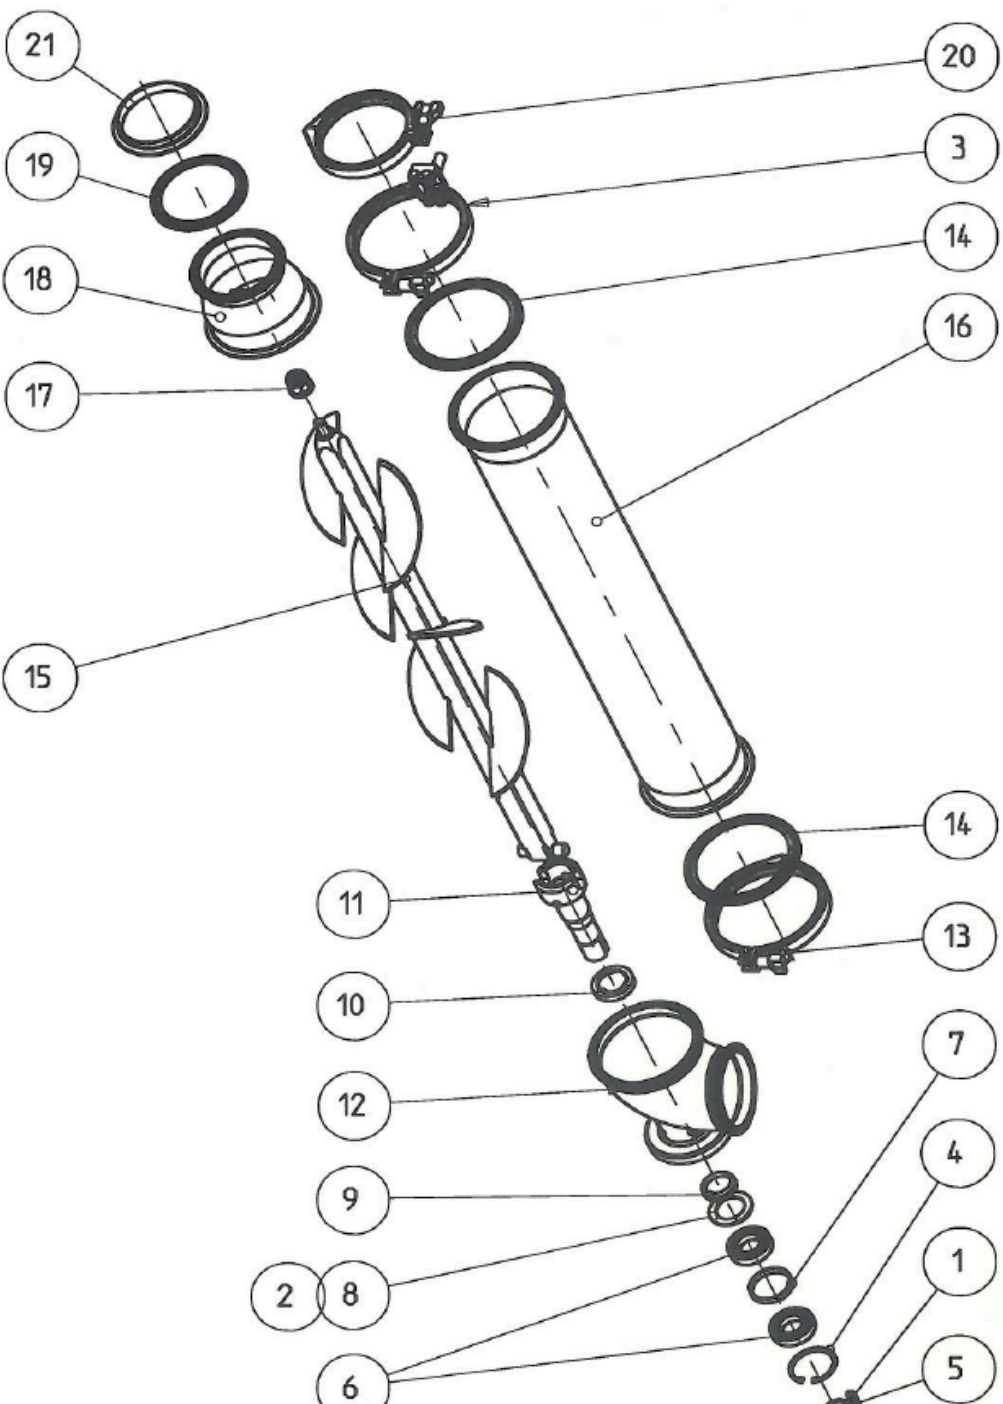

POS.	PART NO.	QTY	UNIT	DESCRIPTION
2	59852446129	1	pcs	Counter Nut
3	59401321638	1	pcs	Bush For Magnet Switch
5	59401321644	1	pcs	CIP Cover
6	59401321230	1	pcs	Dasher
7	59851279080	1	pcs	Seal Ring
8	59401321869	1	pcs	Pump Housing
9	59851249084	1	pcs	O-Ring
10	59401321223	1	pcs	Drive Shaft
11	59401321848	1	pcs	Automatic Front Cover
12	59401321087	1	pcs	Outer Lamella
13	59401321088	1	pcs	Middle Lamella
14	59401321089	1	pcs	Inner Lamella
15	59851229051	1	pcs	Gasket
16	59851459005	1	pcs	Clamp Ring
17	59852212533	4	pcs	Screw
18	59401321532	1	pcs	Gasket For Funnel
19	59401321637	1	pcs	Inlet Funnel
20	59401321535	1	pcs	Gasket For CIP
	59854529949	1	pcs	Sprocket Gear

# LAMELLA PUMP

POS.	PART NO.	QTY	UNIT	DESCRIPTION
1	59851165331	1	pcs	Parallel Key
2	59851249151	1	pcs	O-ring
3	59401321640	1	pcs	Suspension For Mixer
4	59851179024	1	pcs	Seeger Ring
5	59851174083	1	pcs	Seeger Ring
6	59855010851	2	pcs	Ball Bearing
7	59401321109	1	pcs	Distance Pipe
8	59401321108	1	pcs	Intermediate Ring
9	59851250299	1	pcs	V-ring
10	59851259043	1	pcs	Vr-gasket
11	59401321114	1	pcs	Drive Shaft
12	59401321465	1	pcs	Bottom Piece
13	59851459038	1	pcs	Clamp Ring
14	59401321478	2	pcs	Gasket
15	59401321636	1	pcs	Pin Blender
16	59401321226	1	pcs	Housing
17	59401321473	1	pcs	Bush For Mixer
18	59401321231	1	pcs	Top Cone
19	59851229051	1	pcs	Gasket
20	59851459005	1	pcs	Clamp Ring
21	59851459006	1	pcs	Clamp Socket

# MIXER

POS.	PART NO.	QTY	UNIT	DESCRIPTION
1	59401321842	1	pcs	Mounting Plate
2	59401321604	1	pcs	Cylinder
3	59852219030	6	pcs	Bolt
4	59401321601	1	pcs	Piston
5	59851039014	1	pcs	Cylinder Pin
6	59851039013	1	pcs	Pin
7	59401321544	1	pcs	Washer For Piston
8	59852239011	1	pcs	Allen Screw
9	59851240035	1	pcs	O-Ring
10	59855449088	1	pcs	Bush
11	59851112485	6	pcs	Washer
12	59851279117	1	pcs	O-Ring
13	59851249080	1	pcs	O-Ring
14	59401321603	1	pcs	Inner Cover Ø185 Automatic
15	59851249090	1	pcs	O-Ring
16	59851112488	2	pcs	Washer
17	59852219004	2	pcs	Screw
18	59851240076	1	pcs	O-Ring

## AUTOMATIC FRONT COVER